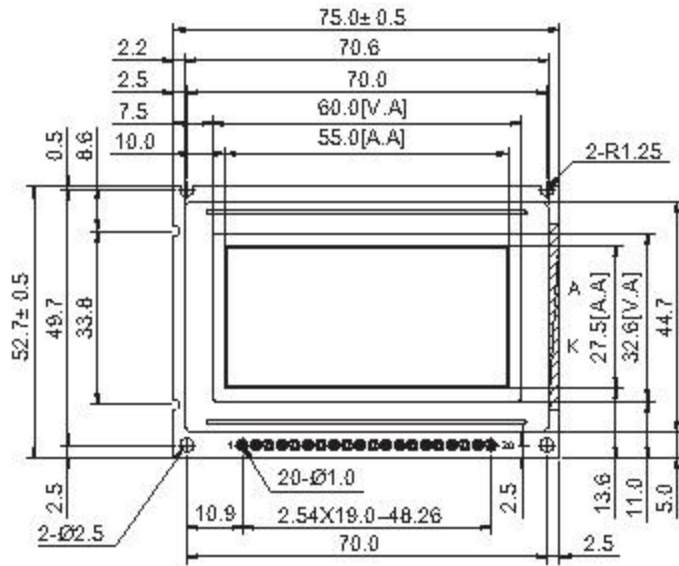

# PG12864D-O

Unmarked tolerance ± 0.3

WITH LED B.L.

\*\* OR EQUIVALENT

Pin No	Symbol	Pin No	Symbol
1	VDD	11	DB7
2	VSS	12	/CS1
3	V0	13	/CS2
4	DB0	14	/RST
5	DB1	15	R/W
6	DB2	16	RS
7	DB3	17	E
8	DB4	18	VOUT
9	DB5	19	A
10	DB6	20	K