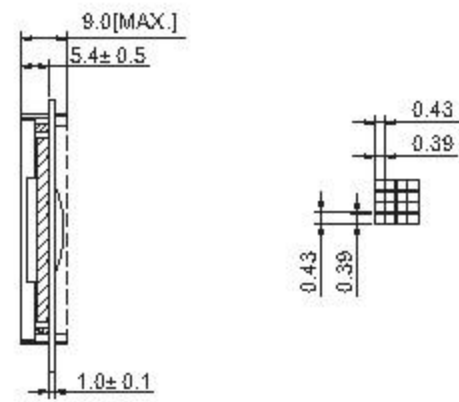

# PG12864D-O

Unmarked tolerance ± 0.3

WITH LED B.L.

\*\* OR EQUIVALENT

Pin No	Symbol	Pin No	Symbol
1	VDD	11	DB7
2	VSS	12	/CS1
3	V0	13	/CS2
4	DB0	14	/RST
5	DB1	15	R/W
6	DB2	16	RS
7	DB3	17	E
8	DB4	18	VOUT
9	DB5	19	A
10	DB6	20	K