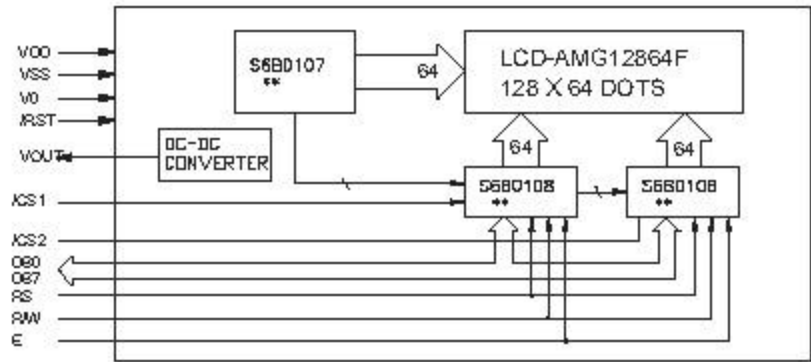

# PG12864D-O

Unmarked tolerance ± 0.3

WITH LED B.L.

\*\* OR EQUIVALENT

Pin No	Symbol	Pin No	Symbol
1	VDD	11	DB7
2	VSS	12	/CS1
3	V0	13	/CS2
4	DB0	14	/RST
5	DB1	15	R/W
6	DB2	16	RS
7	DB3	17	E
8	DB4	18	VOUT
9	DB5	19	A
10	DB6	20	K